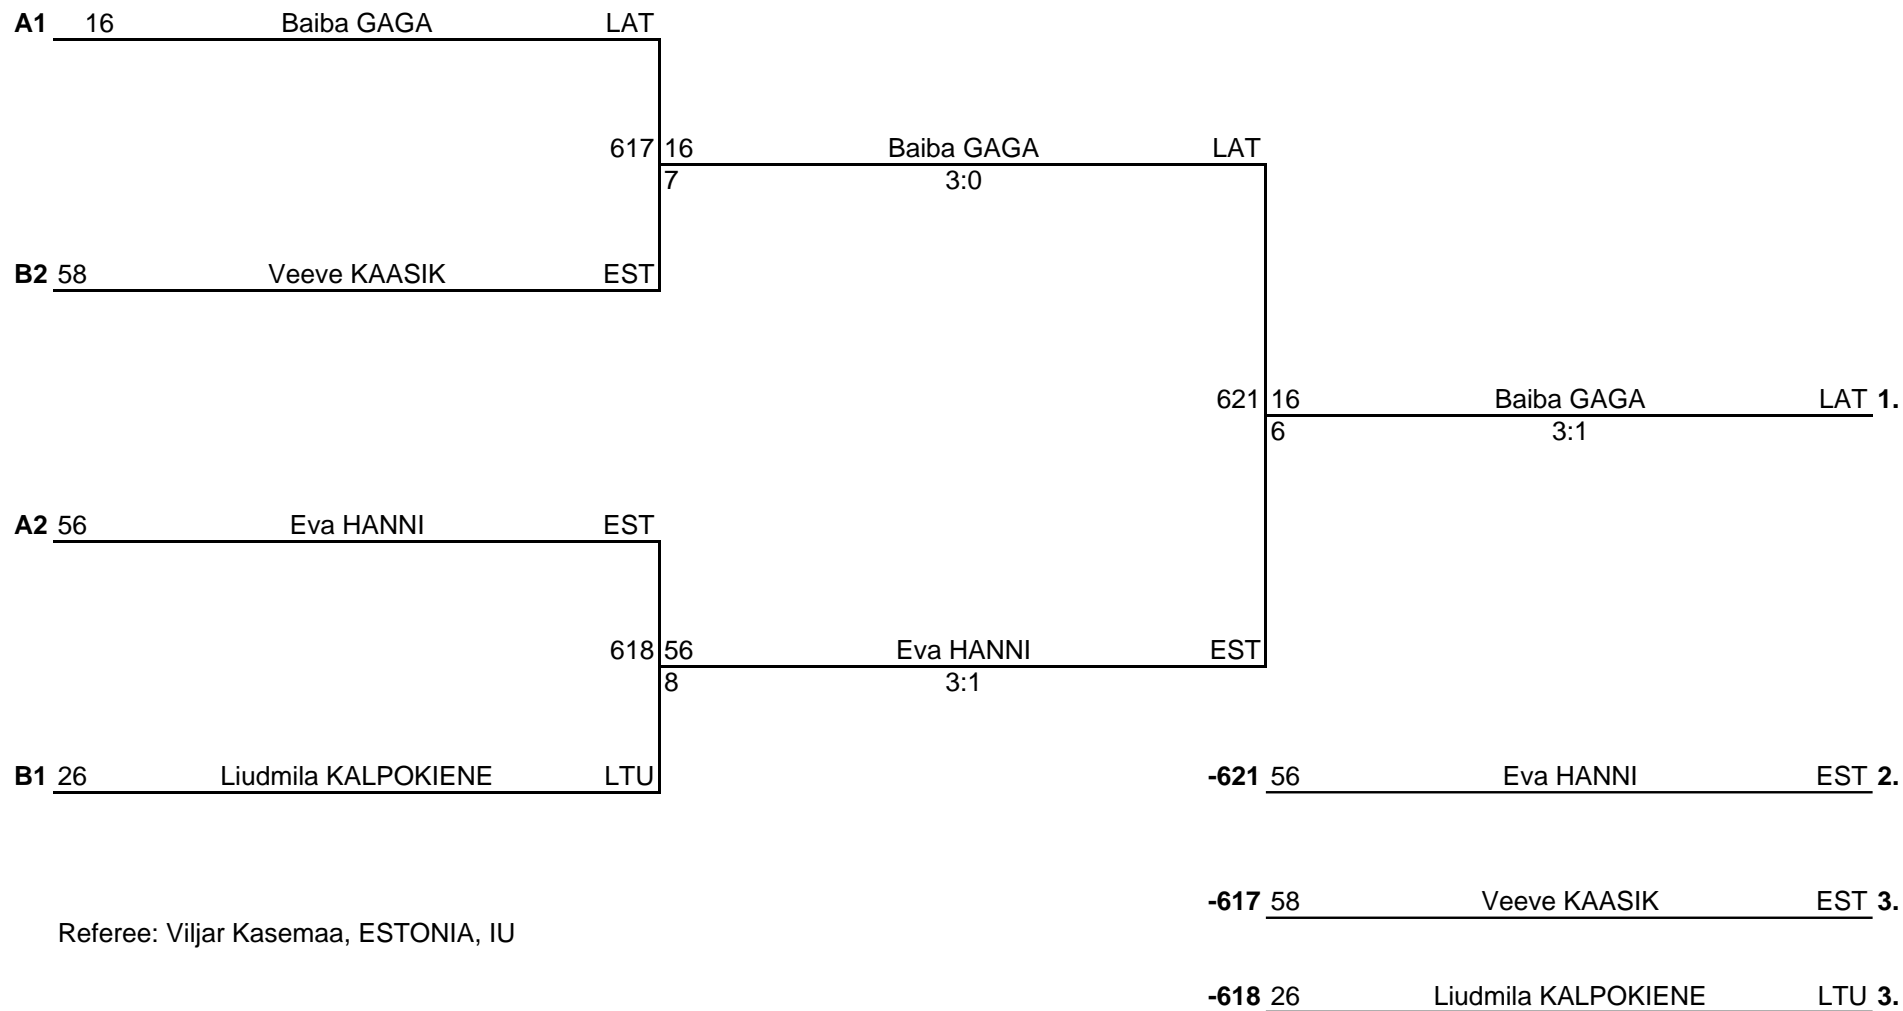

XIII NORTH EUROPEAN VETERANS TABLE TENNIS CHAMPIONSHIPS

Viljandi, 11. April 2008

Table: **31**   Event: **WS55**
Time: **12:00**   Round: **GROUP A**

Jrk.	No, Player, State	1	2	3	4	Points	Place
1	16 GAGA Baiba LAT		2 3 - 1	2 3 - 0		4	I
2	56 HANNI Eva EST	1 1 - 3		2 3 - 1		3	II
3	37 LARSEN Astrid NOR	1 0 - 3	1 1 - 3			2	III
4							IV

Table: **30**   Event: **WS55**
Time: **12:00**   Round: **GROUP B**

Jrk.	No, Player, State	1	2	3	4	Points	Place
1	26 KALPOKIENE Liudmila LTU		2 3 - 1	2 3 - 1		4	I
2	58 KAASIK Veeve EST	1 1 - 3		2 3 - 2		3	II
3	14 DEKSNE Irena LAT	1 1 - 3	1 2 - 3			2	III
4							IV

Referee: Viljar Kasemaa, ESTONIA, IU

XIII NORTH EUROPEAN CHAMPIONSHIPS - Viljandi 2008

11.-13.04.2008

WS55

Main draw

Referee: Viljar Kasemaa, ESTONIA, IU