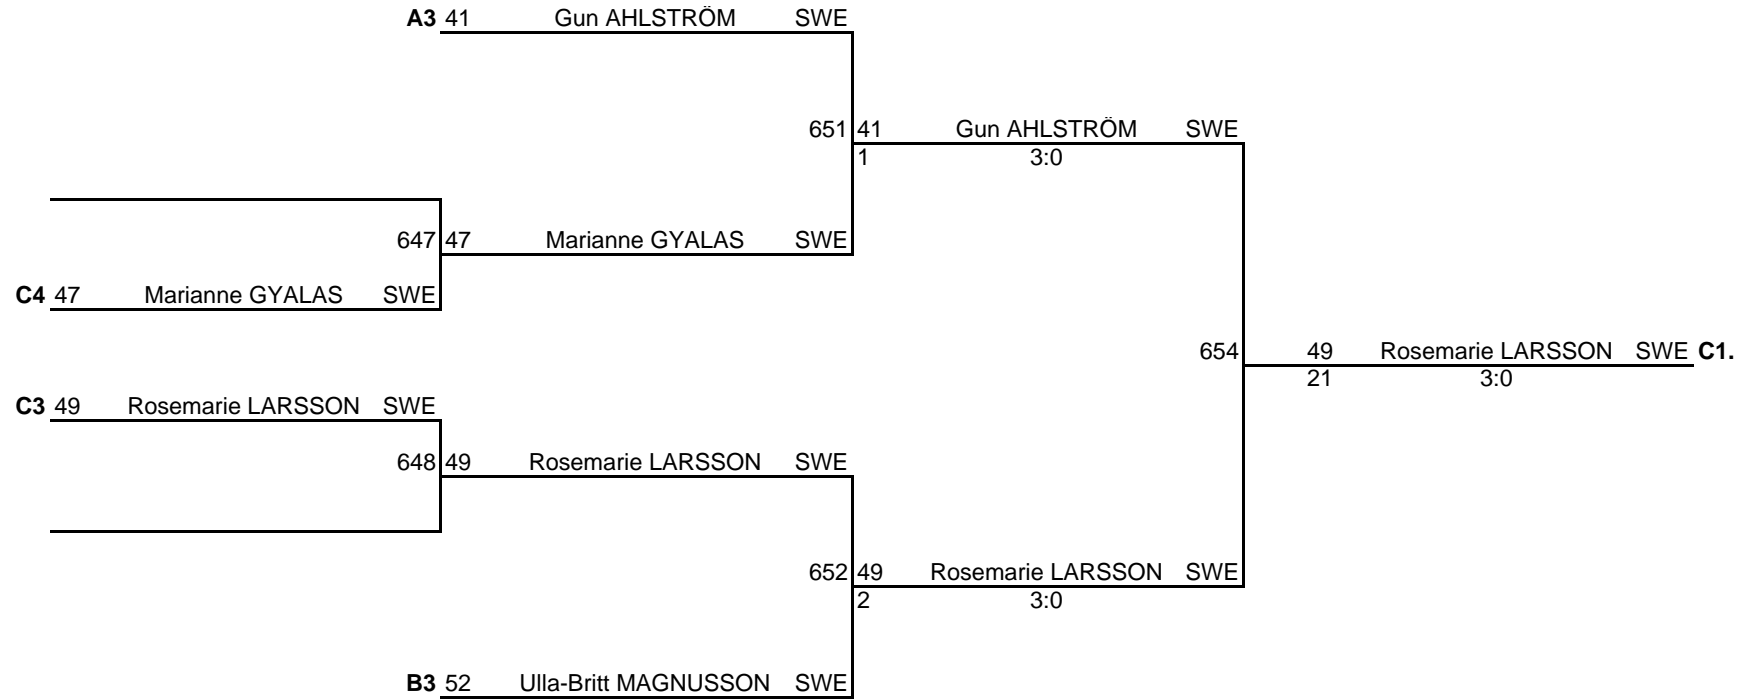

XIII NORTH EUROPEAN CHAMPIONSHIPS -Viljandi 2008

11.-13.04.2008

WS65

Consolation

Referee: Viljar Kasemaa, ESTONIA, IU

XIII NORTH EUROPEAN VETERANS TABLE TENNIS CHAMPIONSHIPS

Viljandi, 11. April 2008

Table: **29**   Event: **WS75**
Time: **14:30**   Round: **GROUP A**

Jrk.	No, Player, State	1	2	3	4	Points	Place
1	2 ERIKSSON Eeva FIN		1 0 - 3	2 3 - 0		3	II
2	18 JORDANE Laimdota LAT	2 3 - 0		2 3 - 0		4	I
3	40 ADRIAN Kerstin SWE	1 0 - 3	1 0 - 3			2	III
4							IV

Table: **32**   Event: **WS75**
Time: **14:30**   Round: **GROUP B**

Jrk.	No, Player, State	1	2	3	4	Points	Place
1	6 KOSONEN Kaija FIN		1 1 - 3	1 0 - 3	2 3 - 1	4	III
2	17 JANSEVICA Vera LAT	2 3 - 1		1 1 - 3	2 3 - 0	5	II
3	27 KOLOSAUSKAITE Janina LTU	2 3 - 0	2 3 - 1		2 3 - 0	6	I
4	51 LUNDBERG Ragnhild SWE	1 1 - 3	1 0 - 3	1 0 - 3		3	IV

Referee: Viljar Kasemaa, ESTONIA, IU