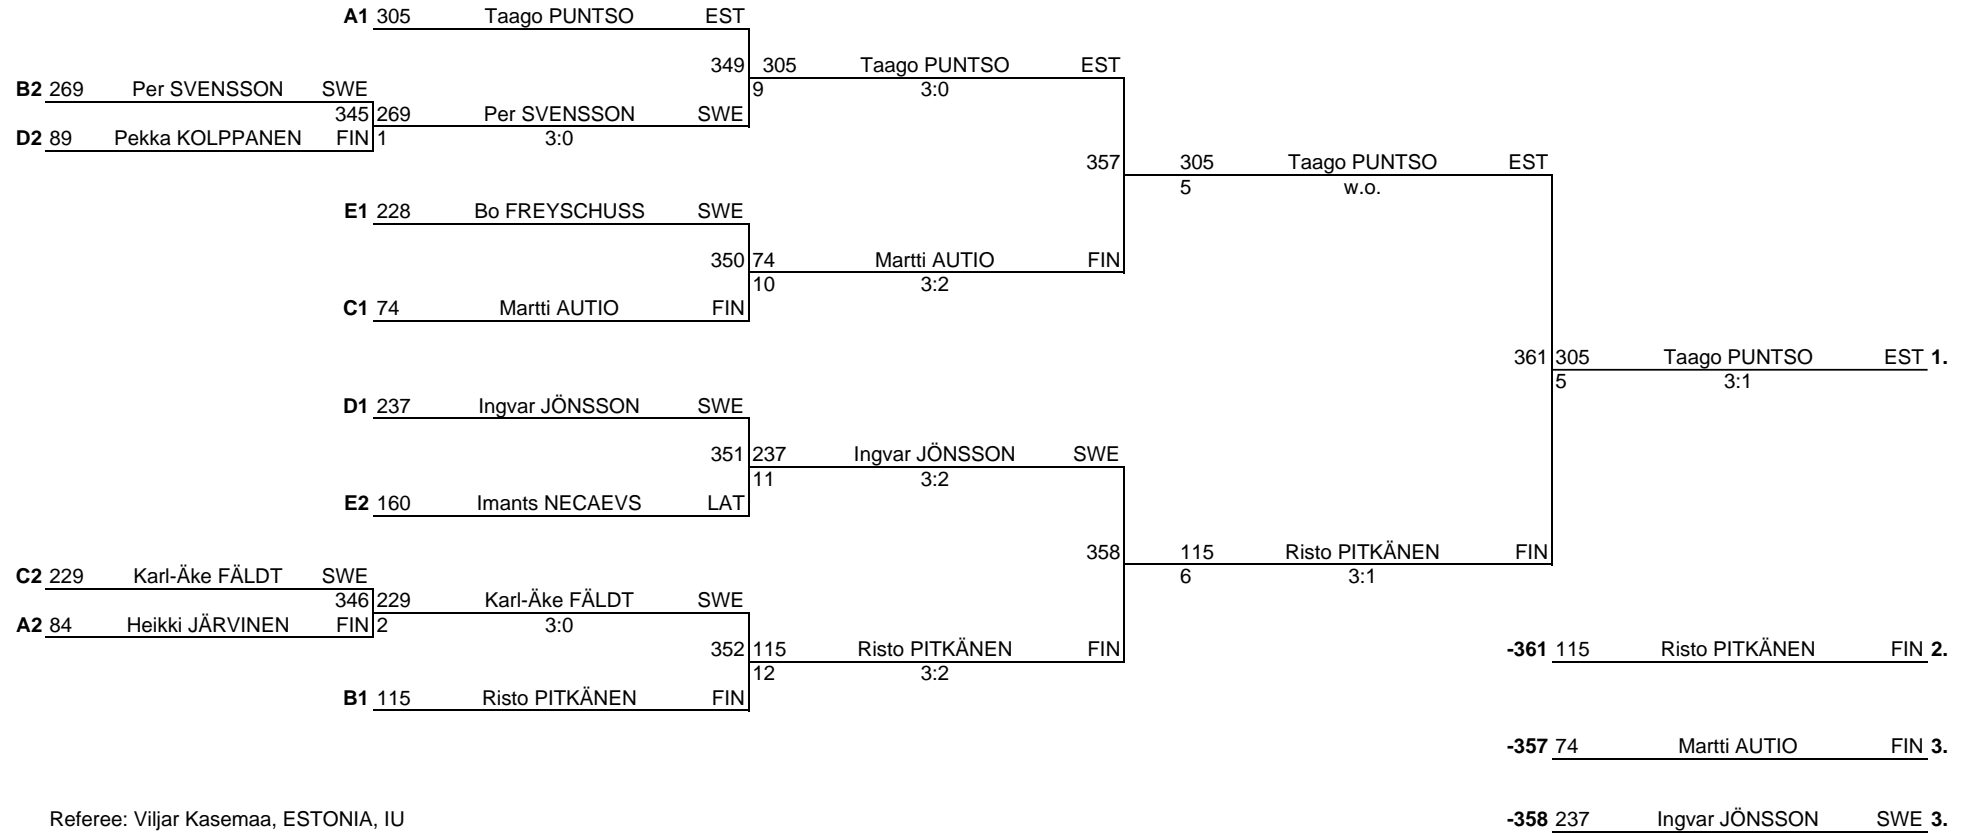

XIII NORTH EUROPEAN VETERANS TABLE TENNIS CHAMPIONSHIPS

Viljandi, 11. April 2008

Table: **9**   Event: **MS50**
Time: **12:00**   Round: **GROUP E**

Jrk.	No, Player, State	1	2	3	4	Points	Place
1	126 SIEKKINEN Jarmo FIN		1 0 - 3	1 0 - 3	2 3 - 2	4	IV
2	228 FREYSCHUSS Bo SWE	2 3 - 0		2 3 - 1	2 3 - 0	6	I
3	160 NECAEVs Imants LAT	2 3 - 0	1 1 - 3		1 2 - 3	4	II
4	208 HAUGE Egil NOR	1 2 - 3	1 0 - 3	2 3 - 2		4	III

Referee: Viljar Kasemaa, ESTONIA, IU

XIII NORTH EUROPEAN CHAMPIONSHIPS - Viljandi 2008

11.-13.04.2008

MS50

Main draw

Referee: Viljar Kasemaa, ESTONIA, IU