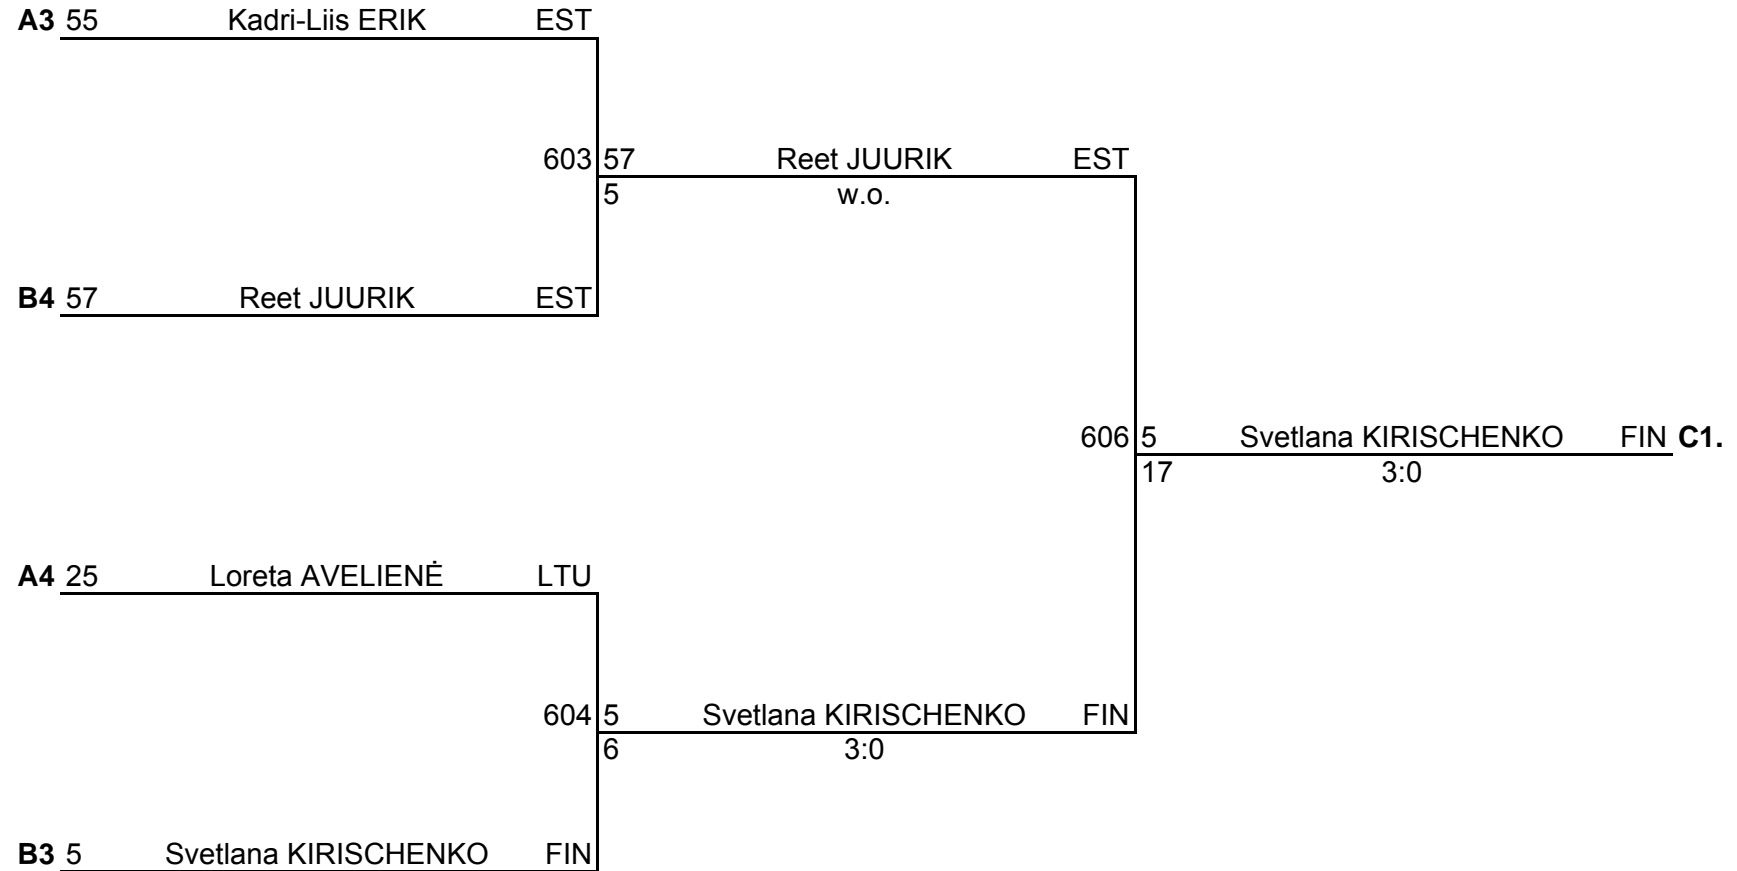

XIII NORTH EUROPEAN CHAMPIONSHIPS - Viljandi 2008

11.-13.04.2008

WS40

Consolation

Referee: Viljar Kasemaa, ESTONIA, IU

XIII NORTH EUROPEAN VETERANS TABLE TENNIS CHAMPIONSHIPS

Viljandi, 11. April 2008

Table: **25**
Time: **12:00**
Event: **WS45**
Round: **GROUP A**

Jrk.	No, Player, State	1	2	3	4	5	Points	Place
1	19 KARTUZOVA Olga LAT		2 3 - 0	2 3 - 0	2 3 - 0	2 3 - 0	8	I
2	32 VELIENE Ligita LTU	1 0 - 3		2 3 - 0	1 1 - 3	1 2 - 3	5	IV
3	8 PAKULA Heidi FIN	1 0 - 3	1 0 - 3		1 0 - 3	1 1 - 3	4	V
4	21 KUZMANE Gunta LAT	1 0 - 3	2 3 - 1	2 3 - 0		2 3 - 2	7	II
5	24 UPITE Mara LAT	1 0 - 3	2 3 - 2	2 3 - 1	1 2 - 3		6	III

Referee: Viljar Kasemaa, ESTONIA, IU