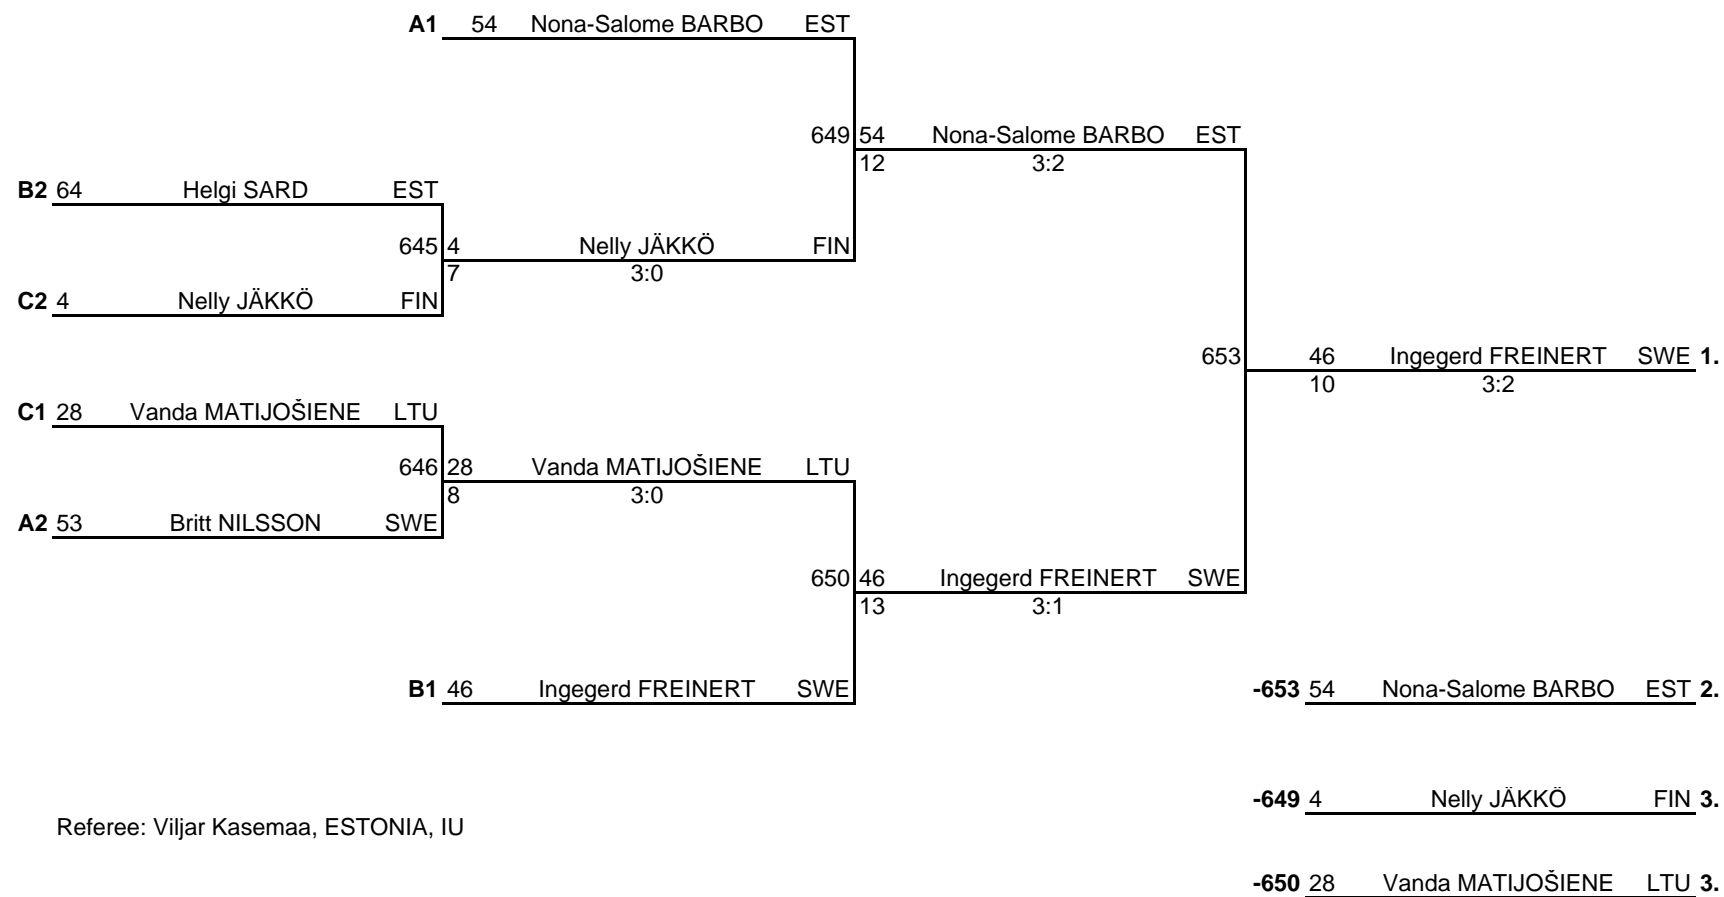

XIII NORTH EUROPEAN VETERANS TABLE TENNIS CHAMPIONSHIPS

Viljandi, 11. April 2008

Table: **30**   Event: **WS65**
Time: **14:30**   Round: **GROUP A**

Jrk.	No, Player, State	1	2	3	4	Points	Place
1	54 BARBO Nona-Salome EST		2 3 - 0	2 3 - 0		4	I
2	41 AHLSTRÖM Gun SWE	1 0 - 3		1 0 - 3		2	III
3	53 NILSSON Britt SWE	1 0 - 3	2 3 - 0			3	II
4							IV

Table: **30**   Event: **WS65**
Time: **14:30**   Round: **GROUP B**

Jrk.	No, Player, State	1	2	3	4	Points	Place
1	46 FREINERT Ingegerd SWE		2 3 - 1	2 3 - 0		4	I
2	64 SARD Helgi EST	1 1 - 3		2 3 - 0		3	II
3	52 MAGNUSSON Ulla-Britt SWE	1 0 - 3	1 0 - 3			2	III
4							IV

Table: **31**   Event: **WS65**
Time: **14:30**   Round: **GROUP C**

Jrk.	No, Player, State	1	2	3	4	Points	Place
1	49 LARSSON Rosemarie SWE		1 0 - 3	1 2 - 3	2 3 - 0	4	III
2	4 JÄKKÖ Nelly FIN	2 3 - 0		1 1 - 3	2 3 - 0	5	II
3	28 MATIJOŠIENE Vanda LTU	2 3 - 2	2 3 - 1		2 3 - 0	6	I
4	47 GYALAS Marianne SWE	1 0 - 3	1 0 - 3	1 0 - 3		3	IV

Referee: Viljar Kasemaa, ESTONIA, IU

XIII NORTH EUROPEAN CHAMPIONSHIPS -Viljandi 2008

11.-13.04.2008

WS65

Main draw

Referee: Viljar Kasemaa, ESTONIA, IU