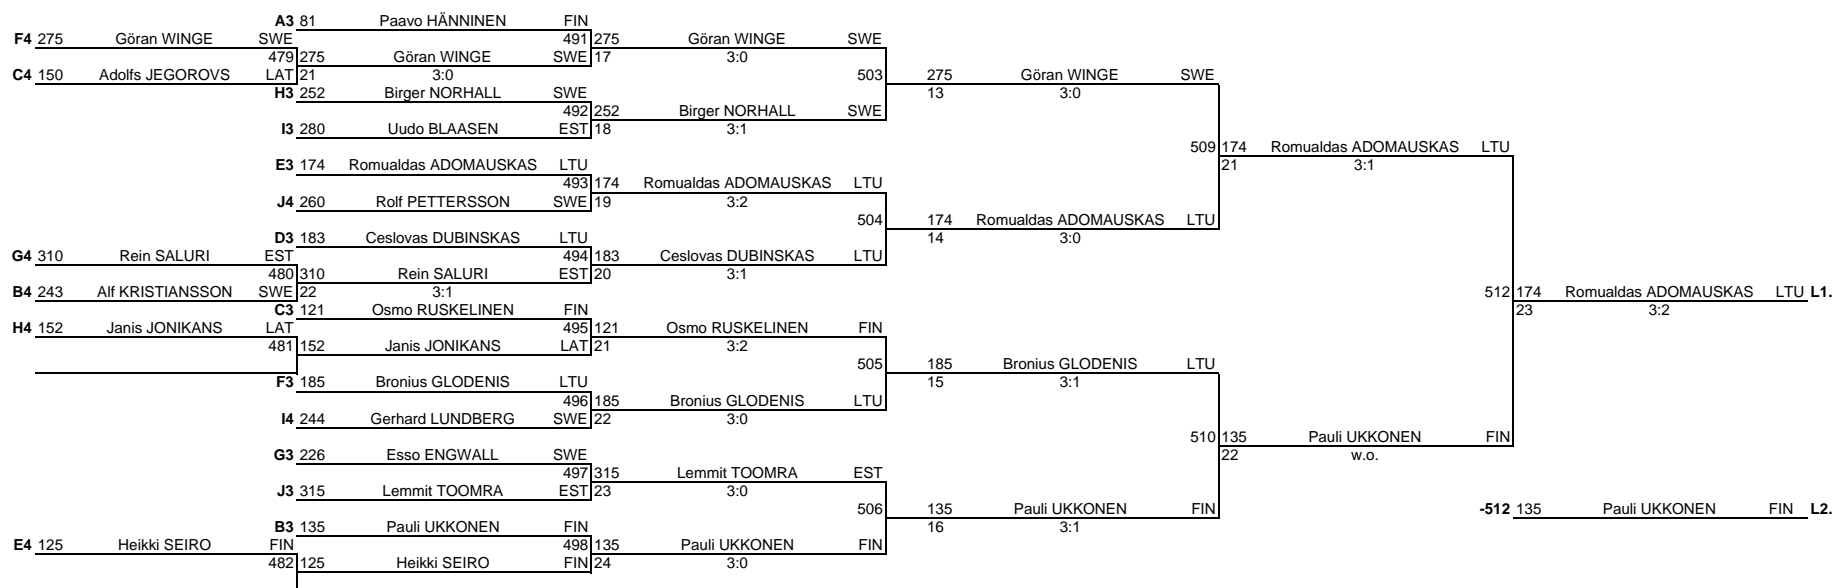

XIII NORTH EUROPEAN CHAMPIONSHIPS - Viljandi 2008

11.-13.04.2008

MS70

Consolation

Referee: Viljar Kasemaa, ESTONIA, IU

XIII NORTH EUROPEAN VETERANS TABLE TENNIS CHAMPIONSHIPS

Viljandi, 11. April 2008

Table: **17**   Event: **MS75**
Time: **14:30**   Round: **GROUP A**

Jrk.	No, Player, State	1	2	3	4	Points	Place
1	241 KINDSTEDT Glenn SWE		2 3 - 0	2 3 - 0		4	I
2	110 NUMMELINEN Kari FIN	1 0 - 3		1 2 - 3		2	III
3	314 THOMSON Rinaldo EST	1 0 - 3	2 3 - 2			3	II
4							IV

Table: **17**   Event: **MS75**
Time: **14:30**   Round: **GROUP B**

Jrk.	No, Player, State	1	2	3	4	Points	Place
1	100 MERIMAA Kai FIN		2 3 - 0	2 3 - 0		4	I
2	224 CARLSSON Carl-Hugo SWE	1 0 - 3		1 0 - 3		2	III
3	249 MEDIN Ove SWE	1 0 - 3	2 3 - 0			3	II
4							IV

Table: **18**   Event: **MS75**
Time: **14:30**   Round: **GROUP C**

Jrk.	No, Player, State	1	2	3	4	Points	Place
1	258 PERSSON Arne SWE		2 3 - 0	2 3 - 0		4	I
2	77 ERIKSSON Bernt FIN	1 0 - 3		1 0 - 3		2	III
3	216 ANDREASSON Roland SWE	1 0 - 3	2 3 - 0			3	II
4							IV

Table: **19**   Event: **MS75**
Time: **14:30**   Round: **GROUP D**

Jrk.	No, Player, State	1	2	3	4	Points	Place
1	267 SVENSSON Nils-Erik SWE		2 3 - 0	2 3 - 2	2 3 - 0	6	I
2	75 BJÖRKBLAD Helge FIN	1 0 - 3		1 0 - 3	2 3 - 0	4	III
3	202 SAUSENAVICIUS Henrikas LTU	1 2 - 3	2 3 - 0		2 3 - 0	5	II
4	259 PETTERSSON Kent SWE	1 0 - 3	1 0 - 3	1 0 - 3		3	IV

Referee: Viljar Kasemaa, ESTONIA, IU