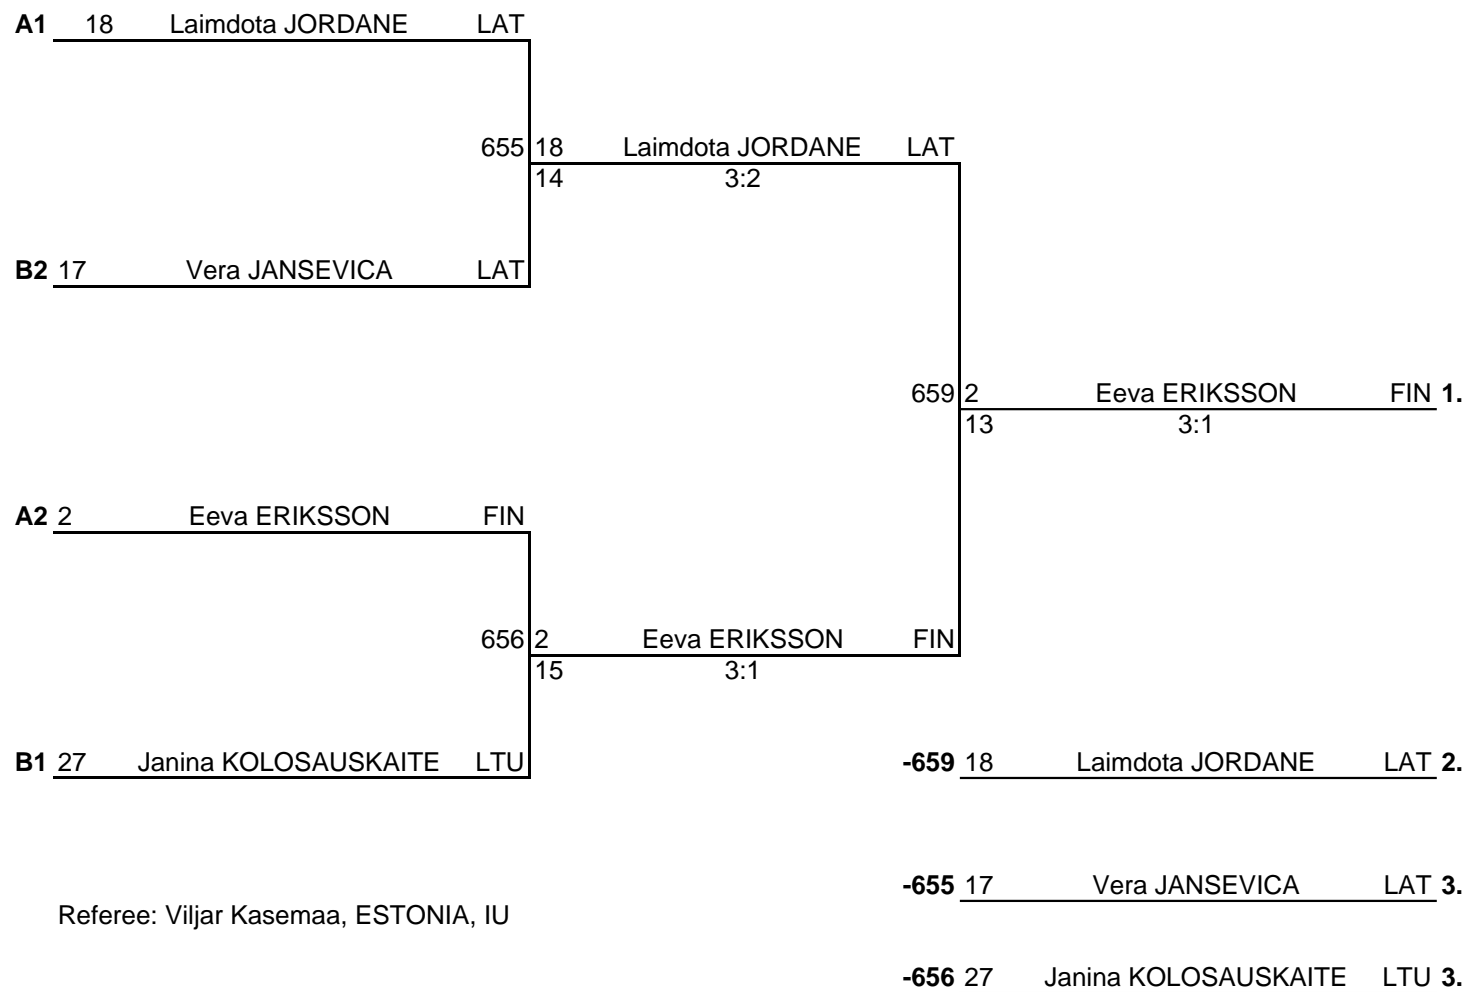

XIII NORTH EUROPEAN VETERANS TABLE TENNIS CHAMPIONSHIPS

Viljandi, 11. April 2008

Table: **29**   Event: **WS75**
Time: **14:30**   Round: **GROUP A**

Jrk.	No, Player, State	1	2	3	4	Points	Place
1	2 ERIKSSON Eeva FIN		1 0 - 3	2 3 - 0		3	II
2	18 JORDANE Laimdota LAT	2 3 - 0		2 3 - 0		4	I
3	40 ADRIAN Kerstin SWE	1 0 - 3	1 0 - 3			2	III
4							IV

Table: **32**   Event: **WS75**
Time: **14:30**   Round: **GROUP B**

Jrk.	No, Player, State	1	2	3	4	Points	Place
1	6 KOSONEN Kaija FIN		1 1 - 3	1 0 - 3	2 3 - 1	4	III
2	17 JANSEVICA Vera LAT	2 3 - 1		1 1 - 3	2 3 - 0	5	II
3	27 KOLOSAUSKAITE Janina LTU	2 3 - 0	2 3 - 1		2 3 - 0	6	I
4	51 LUNDBERG Ragnhild SWE	1 1 - 3	1 0 - 3	1 0 - 3		3	IV

Referee: Viljar Kasemaa, ESTONIA, IU

XIII NORTH EUROPEAN CHAMPIONSHIPS - Viljandi 2008

11.-13.04.2008

WS75

Main draw

Referee: Viljar Kasemaa, ESTONIA, IU