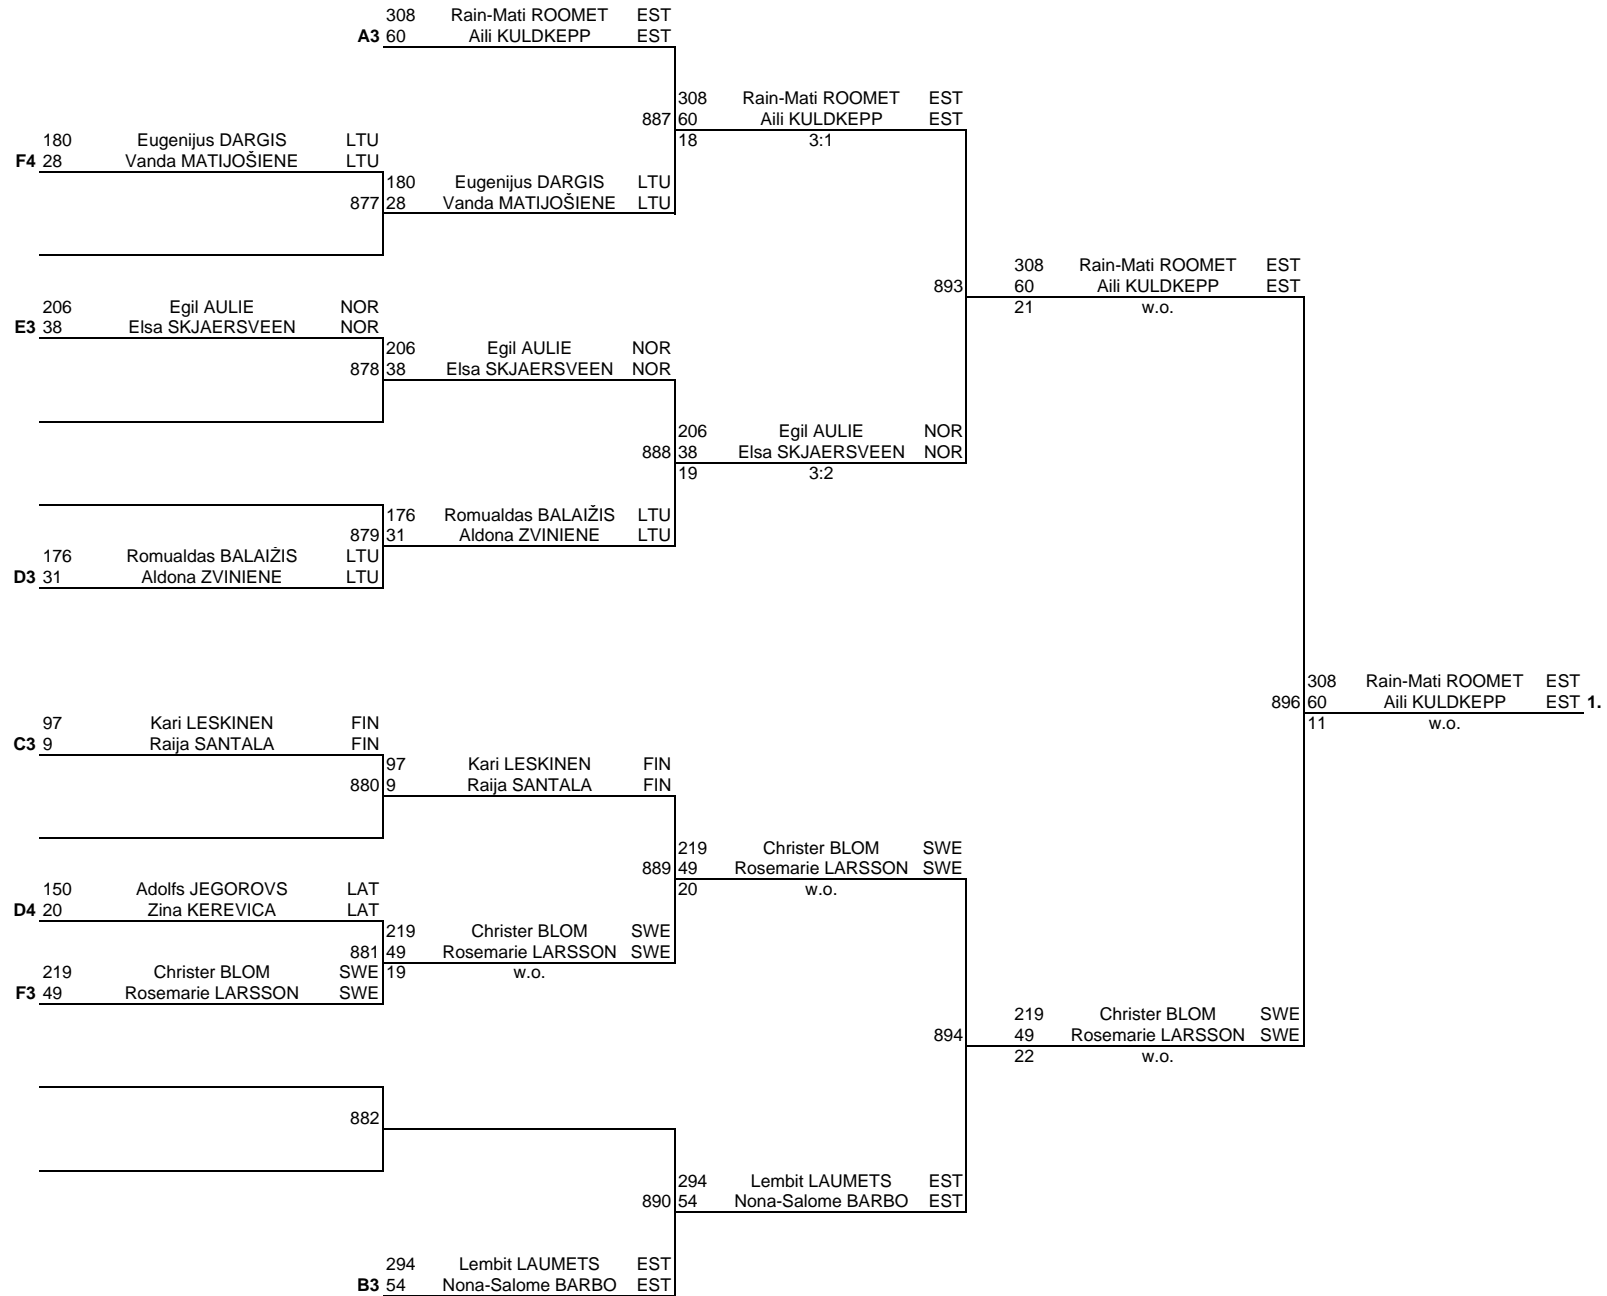

XIII NORTH EUROPEAN CHAMPIONSHIPS - Viljandi 2008

11.-13.04.2008

XD60

Consolation

Referee: Viljar Kasemaa, ESTONIA, IU

XIII NORTH EUROPEAN VETERANS TABLE TENNIS CHAMPIONSHIPS

Viljandi, 12. April 2008

Table: **15**   Event: **MX70**
Time: **9:00**   Round: **GROUP A**

Jrk.	No, Player, State	1	2	3	4	Points	Place
1	100 MERIMAA Kai FIN 2 ERIKSSON Eeva FIN		2 3 - 0	2 3 - 1	2 3 - 0	6	I
2	168 ZENS Arnis LAT 17 JANSEVICA Vera LAT	1 0 - 3		1 1 - 3	1 0 - 3	3	IV
3	258 PERSSON Arne SWE 40 ADRIAN Kerstin SWE	1 1 - 3	2 3 - 1		1 2 - 3	4	III
4	265 SVEDBERG Lars SWE 51 LUNDBERG Ragnhild SWE	1 0 - 3	2 3 - 0	2 3 - 2		5	II

Table: **16**   Event: **MX70**
Time: **9:00**   Round: **GROUP B**

Jrk.	No, Player, State	1	2	3	4	Points	Place
1	241 KINDSTEDT Glenn SWE 18 JORDANE Laimdota LAT		2 3 - 0	1 1 - 3	1 1 - 3	4	IV
2	79 HUOTARI Yrjö FIN 6 KOSONEN Kaija FIN	1 0 - 3		2 3 - 0	2 3 - 0	5	I
3	183 DUBINSKAS Ceslovas LTU 27 KOLOSAUSKAITE Janina LTU	2 3 - 1	1 0 - 3		1 0 - 3	4	III
4	230 HELGESSON John SWE 53 NILSSON Britt SWE	2 3 - 1	1 0 - 3	2 3 - 0		5	II

Referee: Viljar Kasemaa, ESTONIA, IU