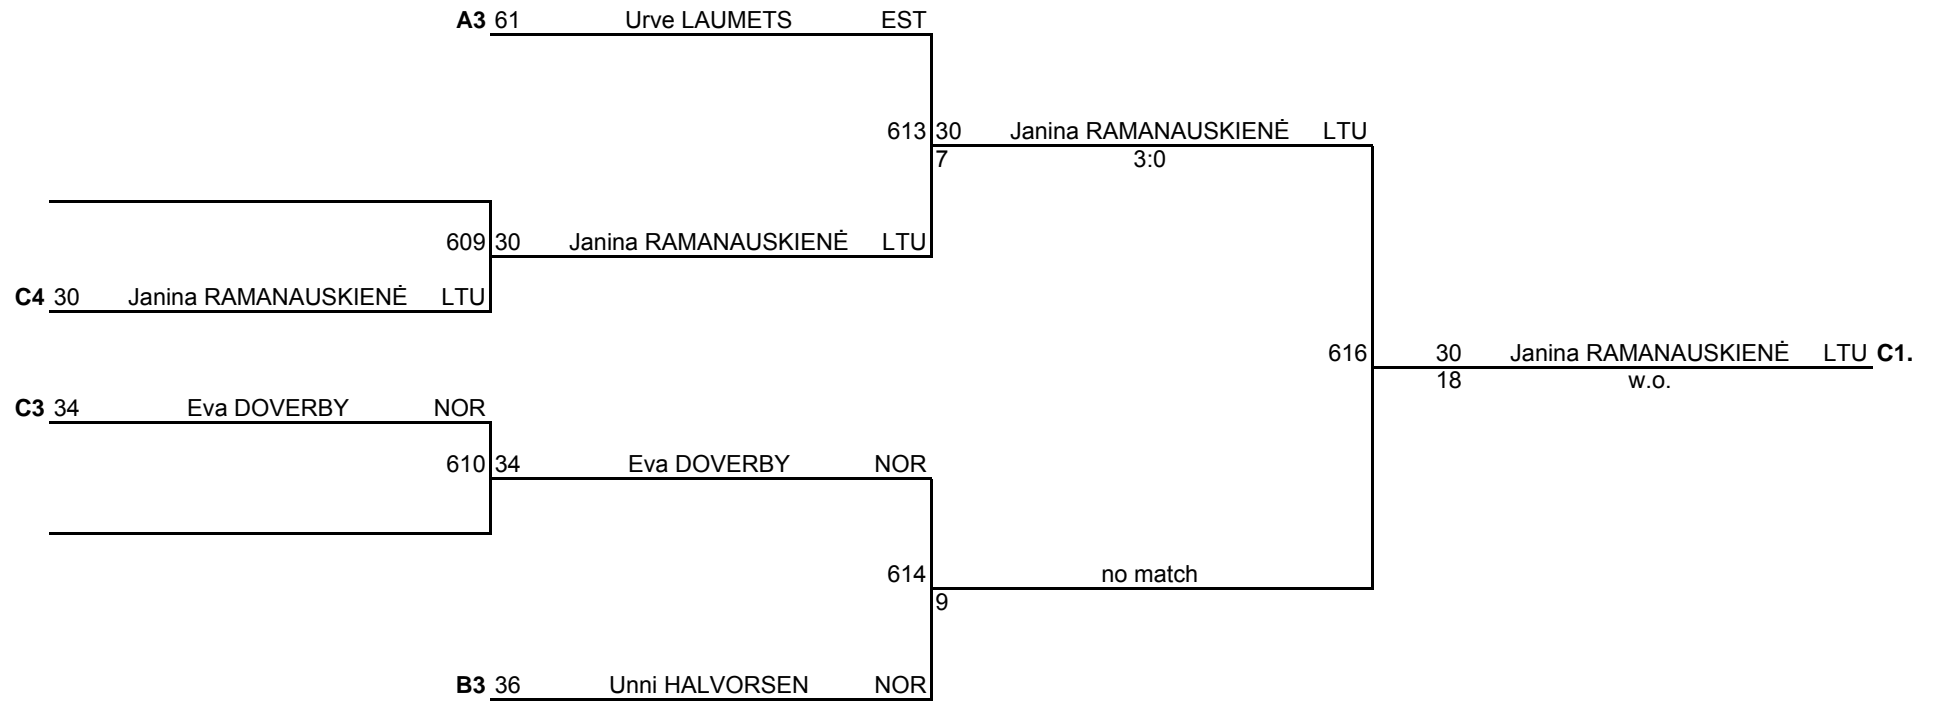

XIII NORTH EUROPEAN CHAMPIONSHIPS - Viljandi 2008

11.-13.04.2008

WS50

Consolation

Referee: Viljar Kasemaa, ESTONIA, IU

XIII NORTH EUROPEAN VETERANS TABLE TENNIS CHAMPIONSHIPS

Viljandi, 11. April 2008

Table: **31**   Event: **WS55**
Time: **12:00**   Round: **GROUP A**

Jrk.	No, Player, State	1	2	3	4	Points	Place
1	16 GAGA Baiba LAT		2 3 - 1	2 3 - 0		4	I
2	56 HANNI Eva EST	1 1 - 3		2 3 - 1		3	II
3	37 LARSEN Astrid NOR	1 0 - 3	1 1 - 3			2	III
4							IV

Table: **30**   Event: **WS55**
Time: **12:00**   Round: **GROUP B**

Jrk.	No, Player, State	1	2	3	4	Points	Place
1	26 KALPOKIENE Liudmila LTU		2 3 - 1	2 3 - 1		4	I
2	58 KAASIK Veeve EST	1 1 - 3		2 3 - 2		3	II
3	14 DEKSNE Irena LAT	1 1 - 3	1 2 - 3			2	III
4							IV

Referee: Viljar Kasemaa, ESTONIA, IU